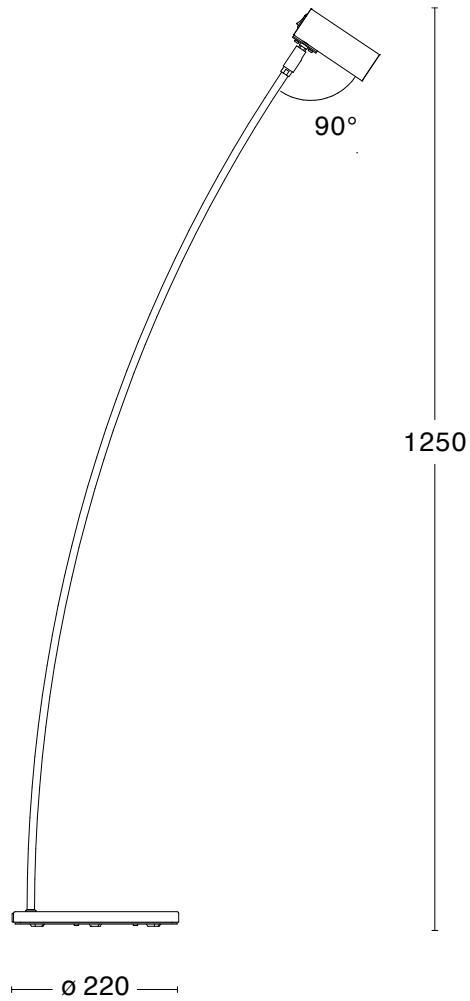

Dimensions

FLOOR LAMP PUCK