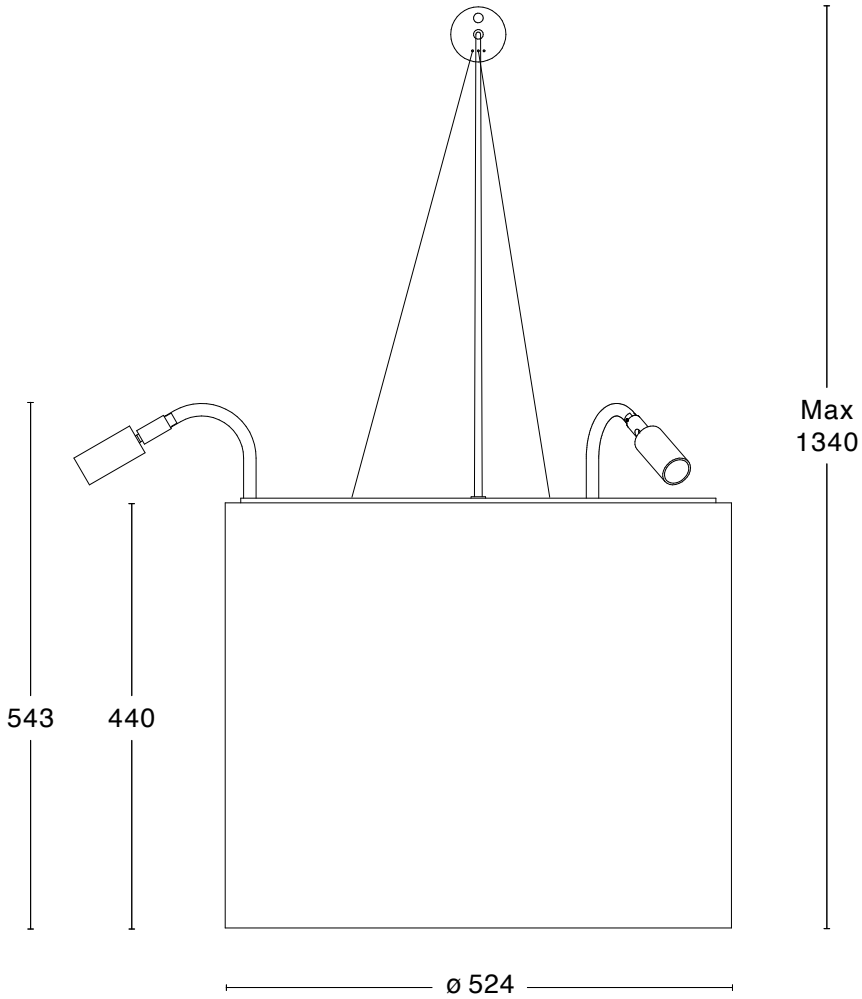

## TECHNICAL SPECIFICATION

Design	Jonas Bohlin
Electrical data	Class I IP20 230V
Description	Frame in naturally oxidised brass. Three adjustable spots and four lamps as main light. Shade with or without flies.
Connection	Ceiling socket
Mounting	To be mounted on a ceiling hook
Light source	3x 5W LED E14, 3x 9W LED clear dimtone, 1x 14W LED Par 38 E27

# Dimensions

CIRKUS TAKLAMPA