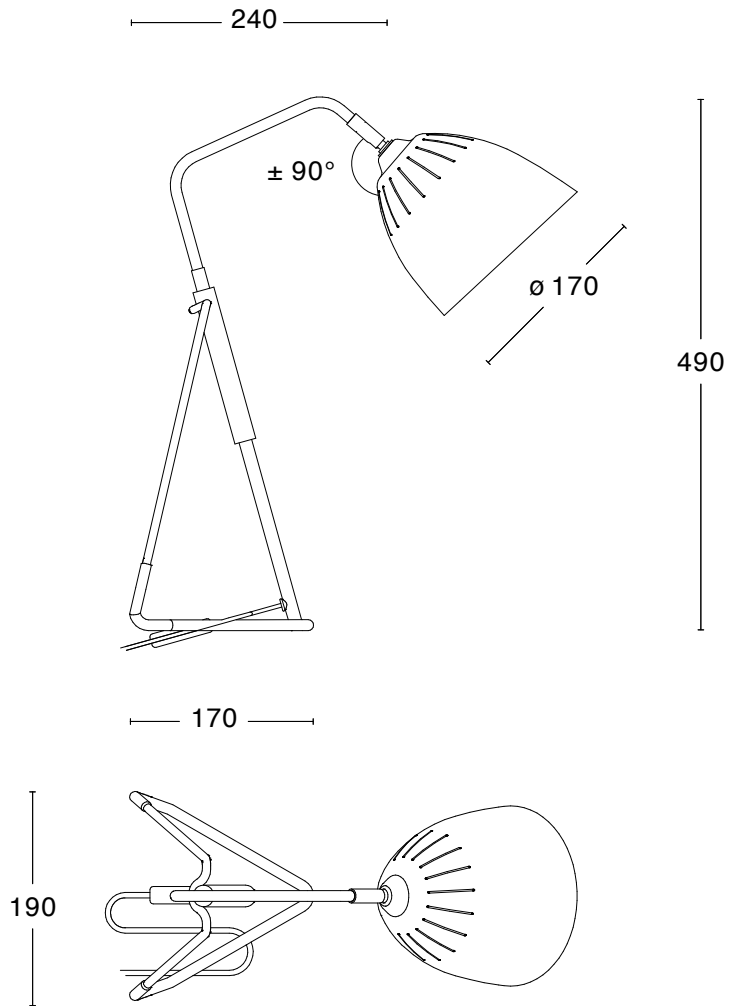

## TECHNICAL SPECIFICATION

Design	Jenny Bäck
Electrical data	Class II IP20 230V
Description	Adjustable shade. Rubber handle
Connection	2.5 m textile cord with switch and plug
Light source	1x 7W LED E27 matt
Weight	5 kg
Volume	0,15 m <sup>3</sup>
Care	<a href="#">Download Care Instructions</a>
Recycling	<a href="#">Download Recycling Manual</a>

# Dimensions

LEAN TABLE LAMP