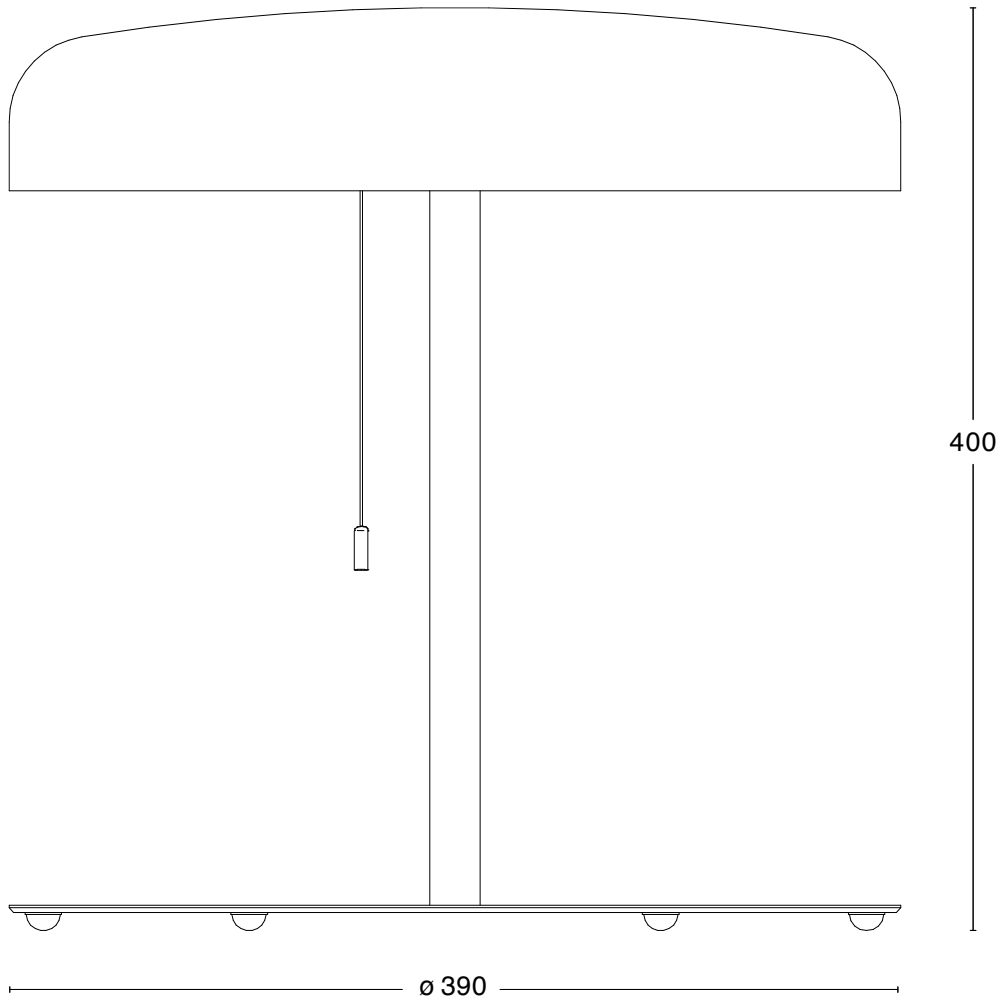

MUSHROOM_TABLE_38950_WHITE

MUSHROOM_TABLE_38950_ROWANBERRY

Specification

TECHNICAL SPECIFICATION

Design	Matti Klenell
Electrical data	Class II IP20 230V
Description	Enamelled metal. Pull switch
Connection	2.5 m cord with plug
Light source	2x 7W LED E27 matt
Weight	8 kg
Volume	0,14 m ³
Care	Download Care Instructions
Recycling	Download Recycling Manual

ARTICLE NO. & MODEL

38950-01-000-N	White RAL 9010
38950-06-000-N	Rowanberry NCS 0580-Y80R and white RAL9010

Dimensions

MUSHROOM TABLE