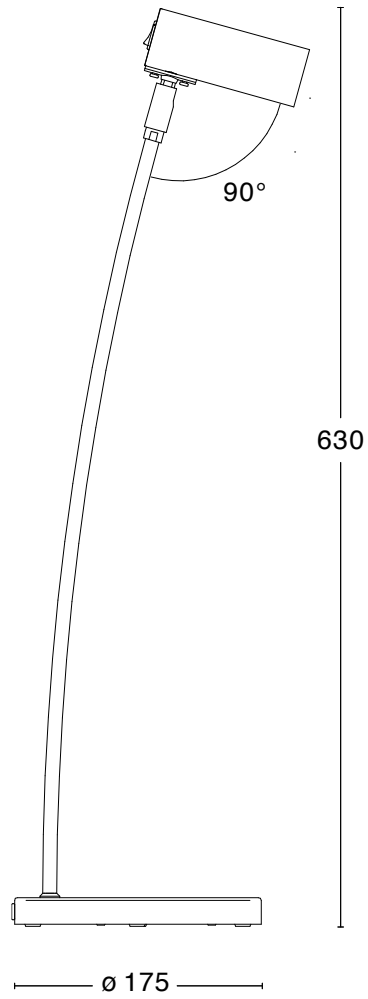

BLACK STRUCTURE
RAL9005

WHITE RAL9016

Specification

TECHNICAL SPECIFICATION

Design	Åke Hultgren
Electrical data	Class II IP20 230V
Description	Switch on lamp shade
Connection	2.5 m cord with schuko plug
Light source	1x 4W LED GU10
Weight	4 kg
Volume	0,03 m ³
Care	Download Care Instructions
Recycling	Download Recycling Manual

ARTICLE NO. & MODEL

38911-01-000-L	White RAL9016
38911-15S-000-L	Black structure RAL9005
38911-20-000-L	Chrome
38911-25-000-L	Matt brass

Dimensions

TABLE LAMP PUCK