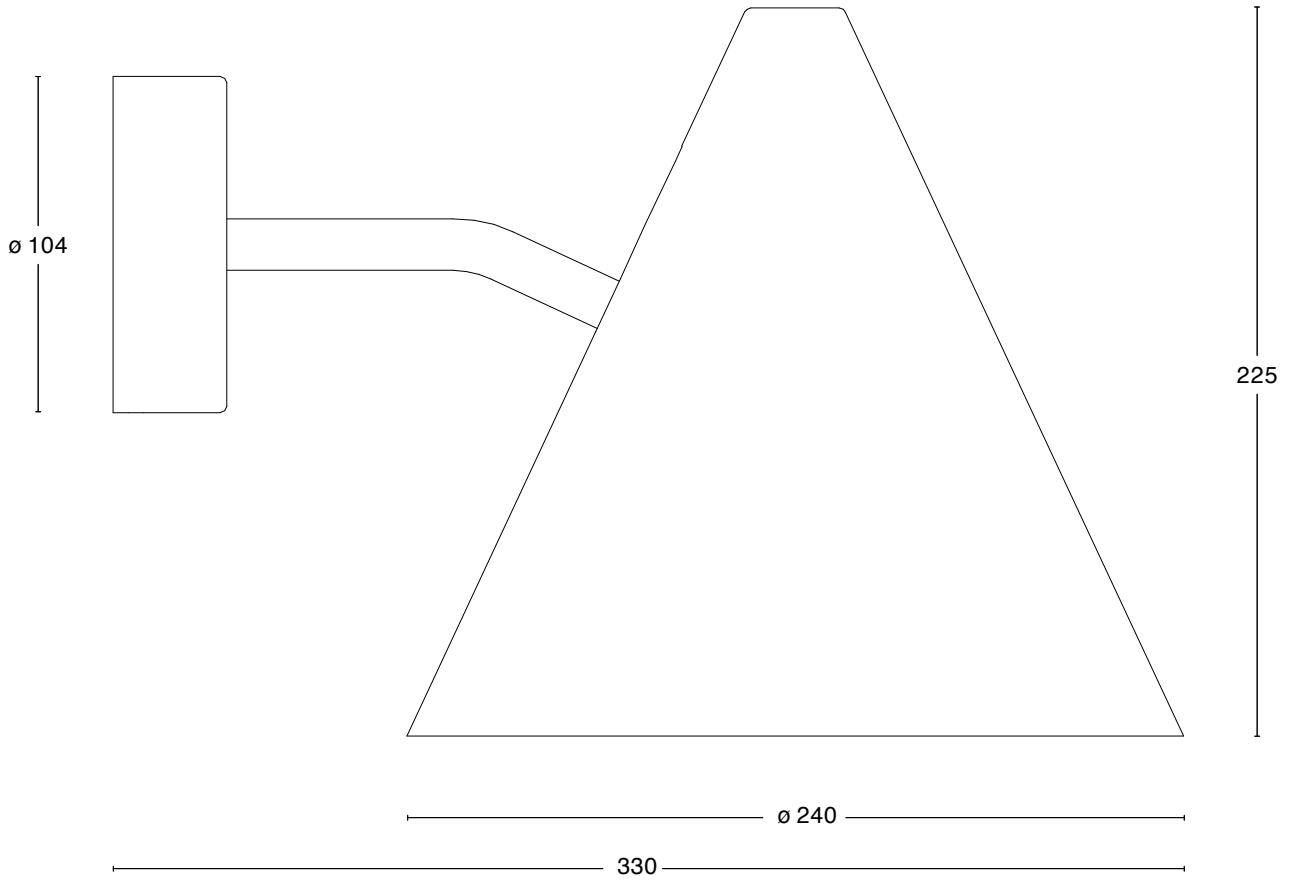

Dimensions

TRATTEN WALL LAMP