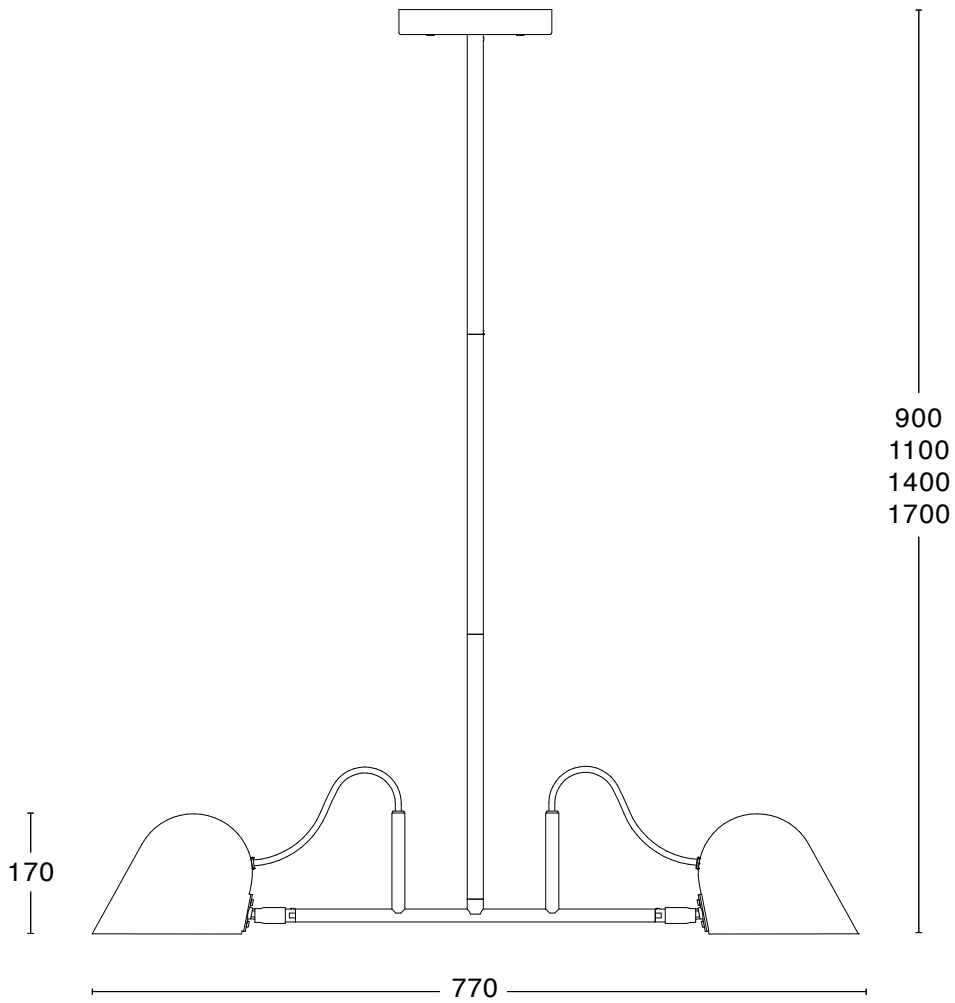

Specification

TECHNICAL SPECIFICATION

Design	Joel Karlsson
Electrical data	Class I IP20 230V
Description	Powdercoated steel, powdercoated ceiling cup, suspended with powdercoated steel pipes
Connection	Hard wired, ceiling cup included
Light source	Fixed 2x 6W LED-module included, dimmable

ARTICLE NO. & MODEL

35922-01-000	White RAL9016/ brass
35922-02-000	Warmgrey NCS 4005-Y20R/ brass
35922-10-000	Misty blue NCS 5020-B10G/ brass
35922-15-000	Black RAL9005/ brass

Dimensions

STRECK PENDANT 2