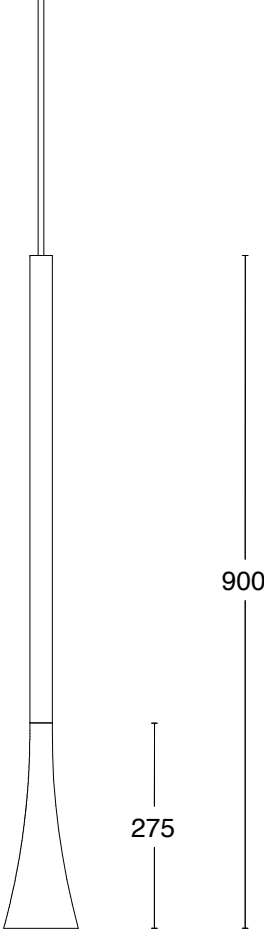

# Specification

## TECHNICAL SPECIFICATION

Design	Gert Wingårdh & Sara Helder
Electrical data	230-240V, CL2, IP20
Description	Leather with metal shade
Light source	Max 1x4,6W LED, GU10, dimmable

## ARTICLE NO. & MODEL

35868	Black leather
-------	---------------

# Dimensions

ø 100

BOA CEILING