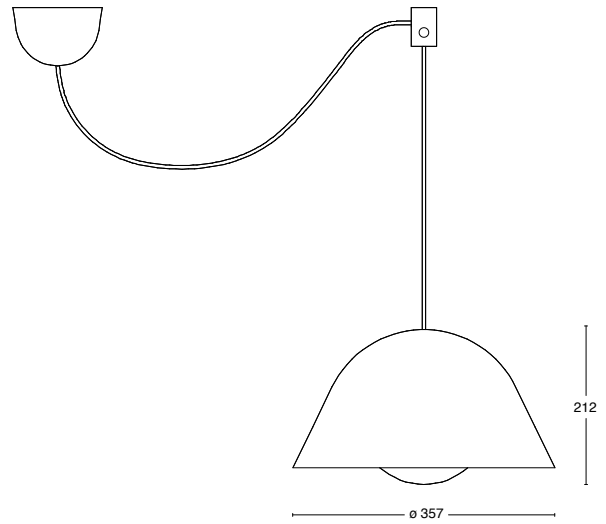

PENDANT LARGE