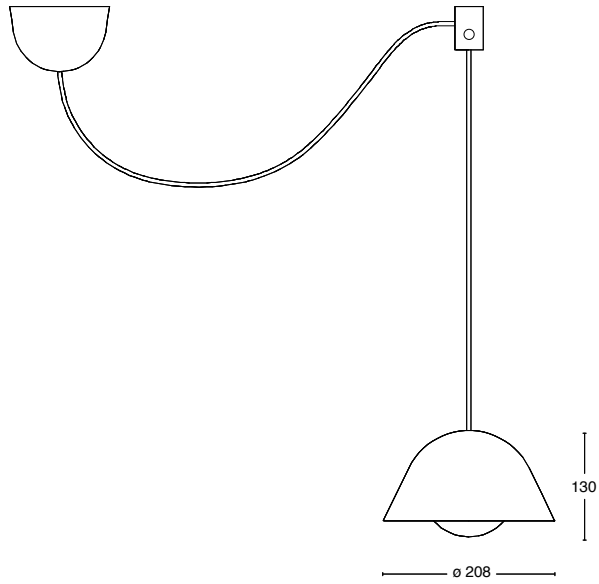

Dimensions

PENDANT SMALL